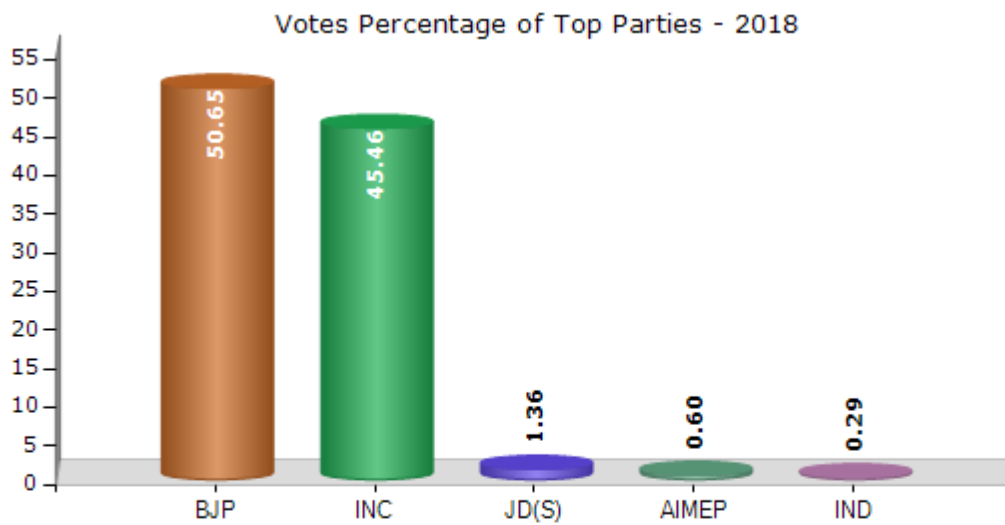

Electors by Male & Female

Year	Male	Female	Others	Total	Year	Male	Female	Others	Total
2023 AE	101661	103599	2	205262	1999 AE	65580	64823	-	130403
2019 PE	99050	100575	1	199626	1994 AE	64864	61361	-	126225
2018 AE	96716	97166	2	193884	1989 AE	61815	56778	-	118593
2014 PE	92705	93166	6	185877	1985 AE	48353	44589	-	92942
2013 AE	90032	89758	4	179794	1983 AE	44344	40187	-	84531
2009 PE	-	-	-	-	1978 AE	39161	36147	-	75308
2008 AE	87525	88481	-	176006	1972 AE	22530	19749	-	42279
2004 PE	-	-	-	-	1967 AE	-	-	-	39647
2004 AE	73638	72626	-	146264	1962 AE	-	-	-	79194
1999 PE	-	-	-	-	1957 AE	-	-	-	55909

Number of Electors

Note : AE : Assembly Election, PE : Assembly Segment of Parliamentary Election

Historical Summary Election Results

Summary Result of Assembly Election - 2018

Candidate Name	Party	Votes	Votes %
H Halappa Harathalu	BJP	78475	50.65
Kagodu Thimmappa	INC	70436	45.46
M B Girishgowda	JD(S)	2100	1.36
Kalavathi	AIMEP	927	0.6
Kambalikoppa K Lakshmana	IND	448	0.29
Harate Gamappa Master	IND	415	0.27
Duguru Parameshwara	SWARAJ	378	0.24
Padmavathi	IND	254	0.16
	NOTA	1511	0.98

Contd....

Polling Station Level Election Results

Polling Station-wise Votes Secured by Overall Top Five Parties in Sagar Assembly in Assembly Election (AE) under Shimoga Parliamentary Constituency in Karnataka (2023)