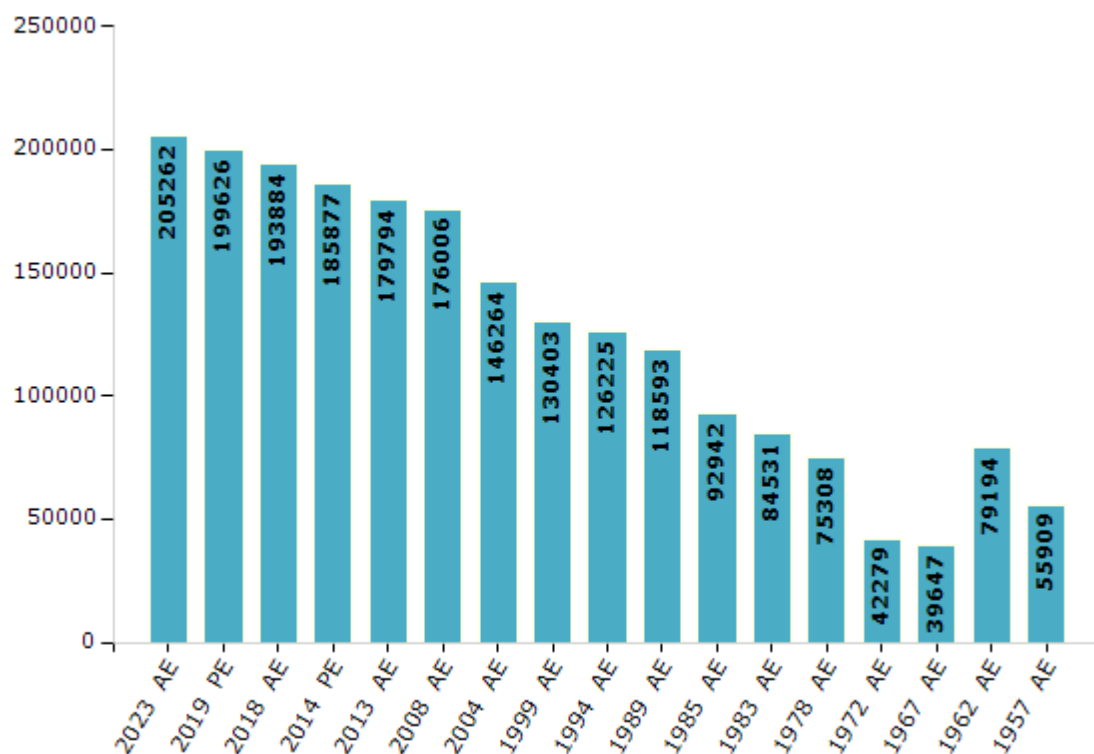

Electoral Features

Electors by Male & Female

Year	Male	Female	Others	Total	Year	Male	Female	Others	Total
2023 AE	101661	103599	2	205262	1999 AE	65580	64823	-	130403
2019 PE	99050	100575	1	199626	1994 AE	64864	61361	-	126225
2018 AE	96716	97166	2	193884	1989 AE	61815	56778	-	118593
2014 PE	92705	93166	6	185877	1985 AE	48353	44589	-	92942
2013 AE	90032	89758	4	179794	1983 AE	44344	40187	-	84531
2009 PE	-	-	-	-	1978 AE	39161	36147	-	75308
2008 AE	87525	88481	-	176006	1972 AE	22530	19749	-	42279
2004 PE	-	-	-	-	1967 AE	-	-	-	39647
2004 AE	73638	72626	-	146264	1962 AE	-	-	-	79194
1999 PE	-	-	-	-	1957 AE	-	-	-	55909

Number of Electors

Note : AE : Assembly Election, PE : Assembly Segment of Parliamentary Election