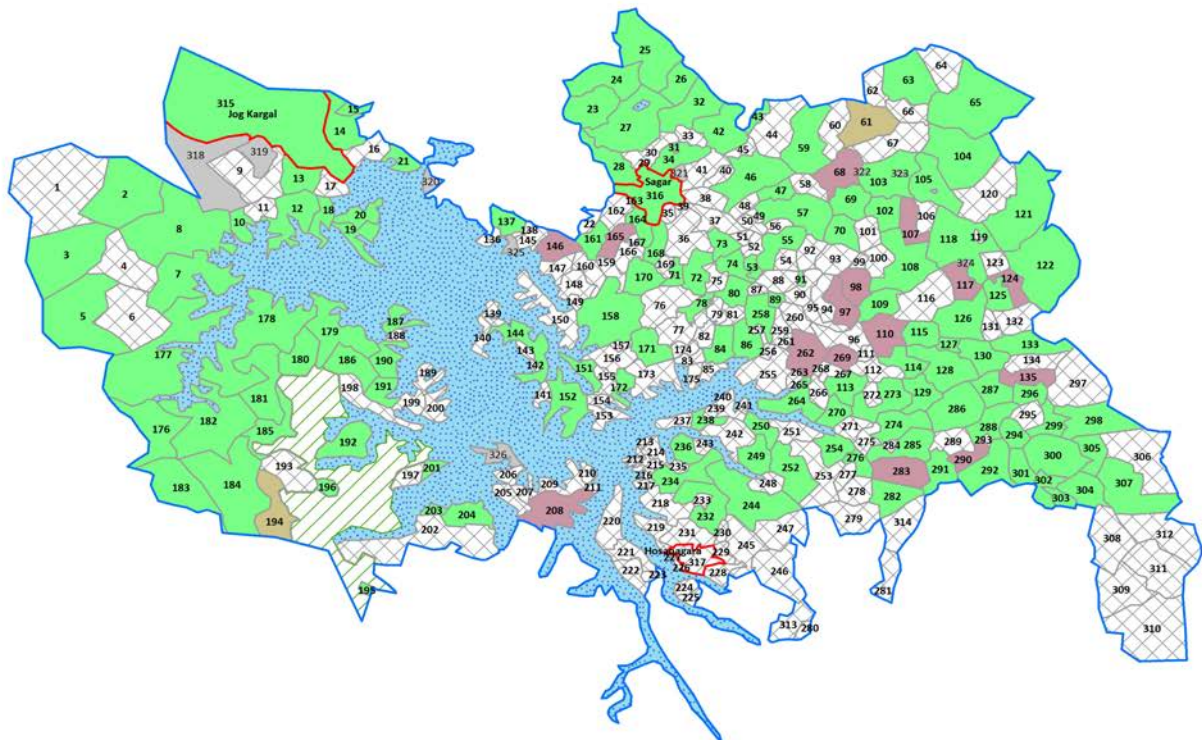

Location & Political Map

Town & Village-wise Winner Parties in Sagar Assembly Constituency under State Assembly Election (AE) (No. 117) - 2013

INC	JD(S)	KJP	UV	UN	Total AC	Town (T)	Village (V)
(2T+130V)	(2V)	(15V)	(1T+167V)	(9V)		3T	323V
UV : Unspecified Village UN : Uninhabited Village							