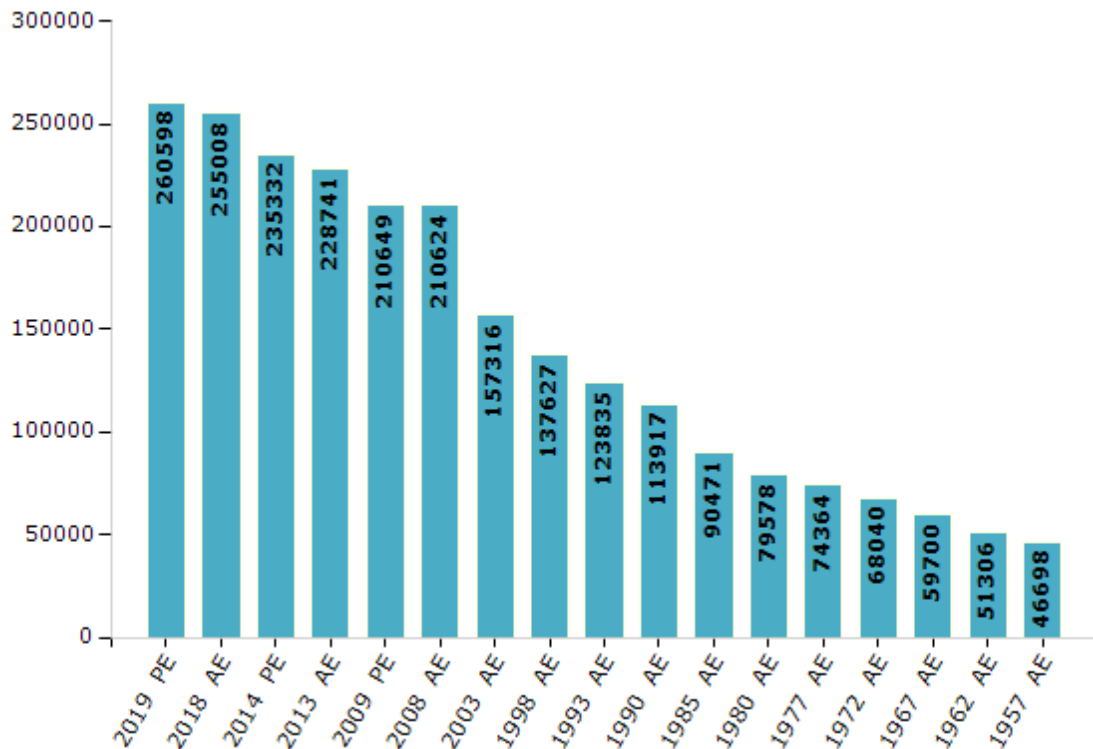

Electoral Features

Electors by Male & Female

Year	Male	Female	Others	Total	Year	Male	Female	Others	Total
2019 PE	145261	115337	0	260598	1993 AE	68391	55444	-	123835
2018 AE	142836	112171	1	255008	1990 AE	62657	51260	-	113917
2014 PE	134304	101026	2	235332	1985 AE	48381	42090	-	90471
2013 AE	130699	98041	1	228741	1980 AE	42015	37563	-	79578
2009 PE	117563	93086	-	210649	1977 AE	39471	34893	-	74364
2008 AE	115876	94748	-	210624	1972 AE	36218	31822	-	68040
2004 PE	-	-	-	-	1967 AE	-	-	-	59700
2003 AE	85160	72156	-	157316	1962 AE	-	-	-	51306
1999 PE	-	-	-	-	1957 AE	-	-	-	46698
1998 AE	76131	61496	-	137627	1952 AE	-	-	-	-

Number of Electors

Note : AE : Assembly Election, PE : Assembly Segment of Parliamentary Election