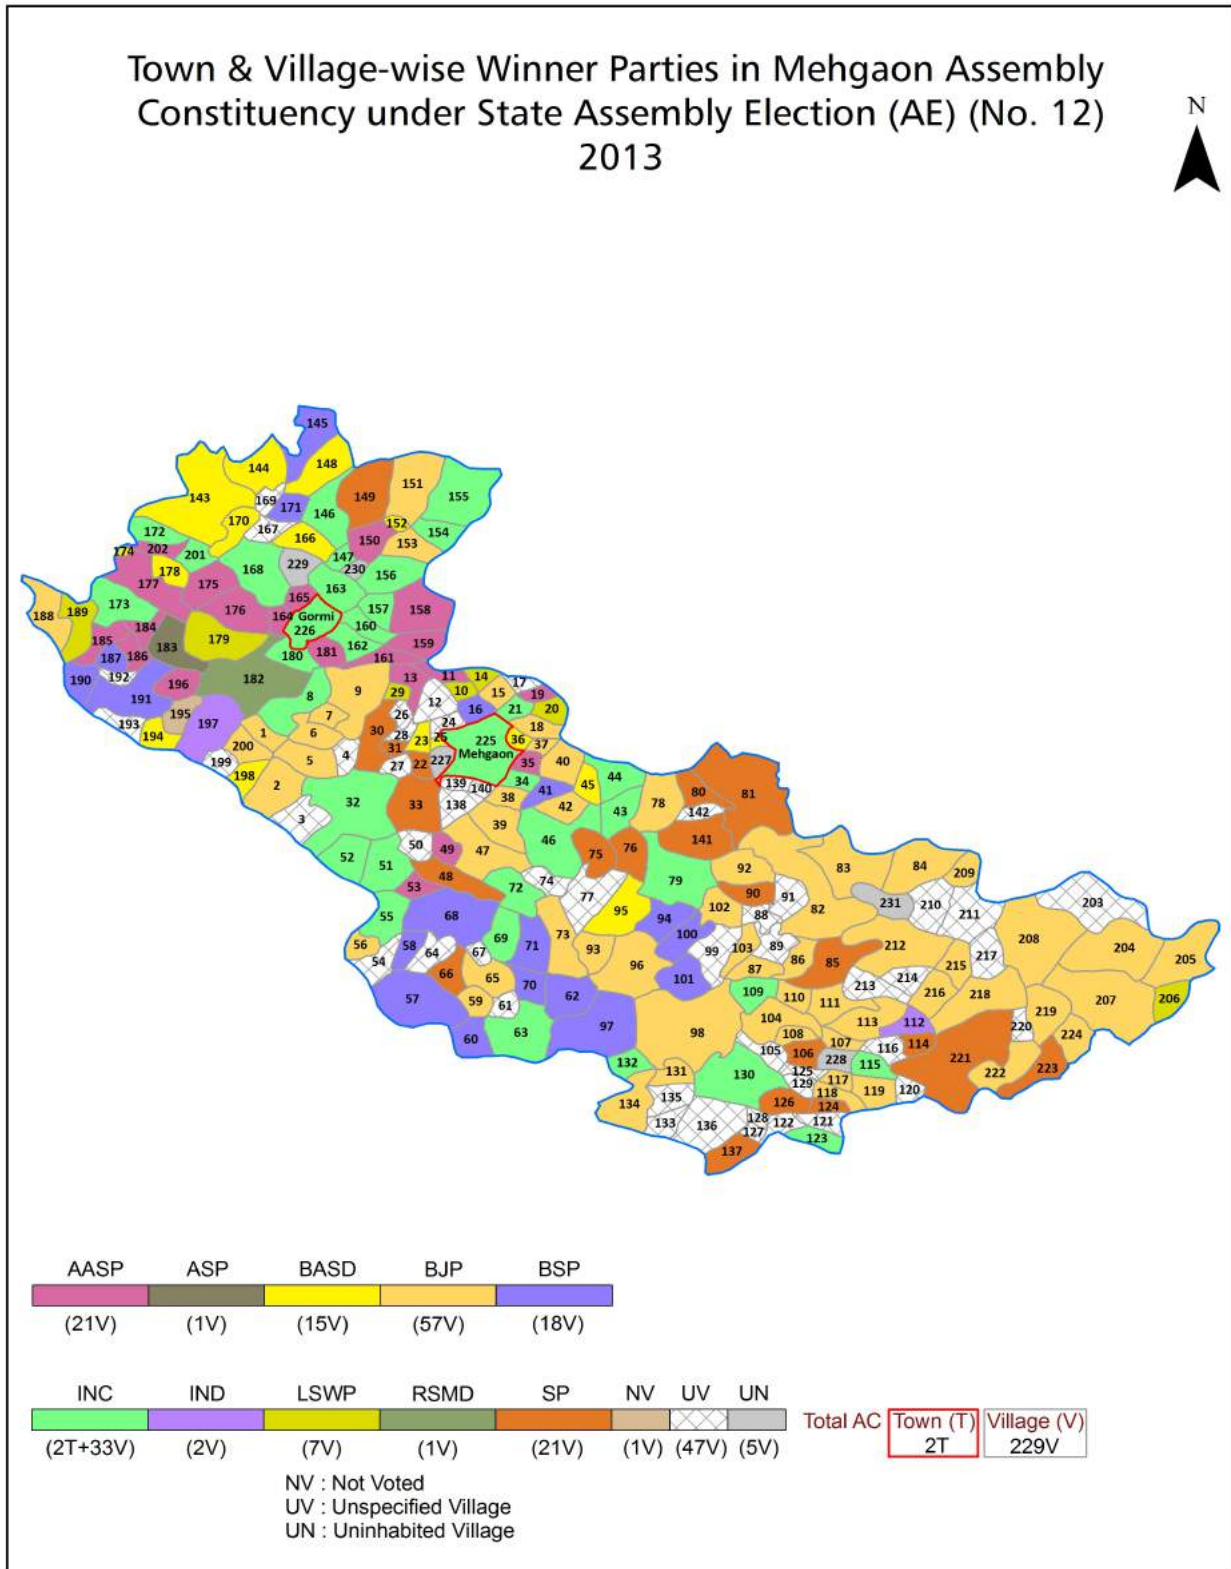

Location & Political Map

Administrative Setup

List of Village Panchayat & Intermediate Panchayat (Block) Name - 2011

Village Name	Village Panchayat Name	Intermediate Panchayat Name
Aanto	Anton	Mehgaon
Achhai	Khokipura	Mehgaon
Adokhar	Adokhar	Mehgaon
Ajeeta	Kherouli	Mehgaon
Ajnodha	Ajnoudha	Mehgaon
Ajrol	Gata	Mehgaon
Akloni	Akloni	Mehgaon
Alampura	Meghpura	Mehgaon
Amayan	Amayan	Mehgaon
Amritpura	Bahua	Mehgaon
Arelekapura	Arelekapura	Mehgaon
Aroli	Aroli	Mehgaon
Asokhar	Asokhar	Mehgaon
Bachhareta	Kheria Sindh	Mehgaon
Bachharoli	Semra	Mehgaon
Badera	Badera	Mehgaon
Baghora	Baghoura	Mehgaon
Baharpura	Pachera (Mehgaon)	Mehgaon
Bahera	Prathavipura	Mehgaon
Bahua	Bahua	Mehgaon
Balupura	Ghilaoa	Mehgaon
Baraso	Barason	Mehgaon
Barethi Khurd	Badera	Mehgaon
Barethi Raj	Kheria Sindh	Mehgaon
Barhad	Barhad	Mehgaon
Bhagheli Bahadurpura	Parsala	Mihona (Ron)
Bharoli Kalan	Bharoulikalan	Mehgaon
Bharoli Khurd	Bharoulikhurd	Mehgaon
Bhindada	Garhpara	Mehgaon