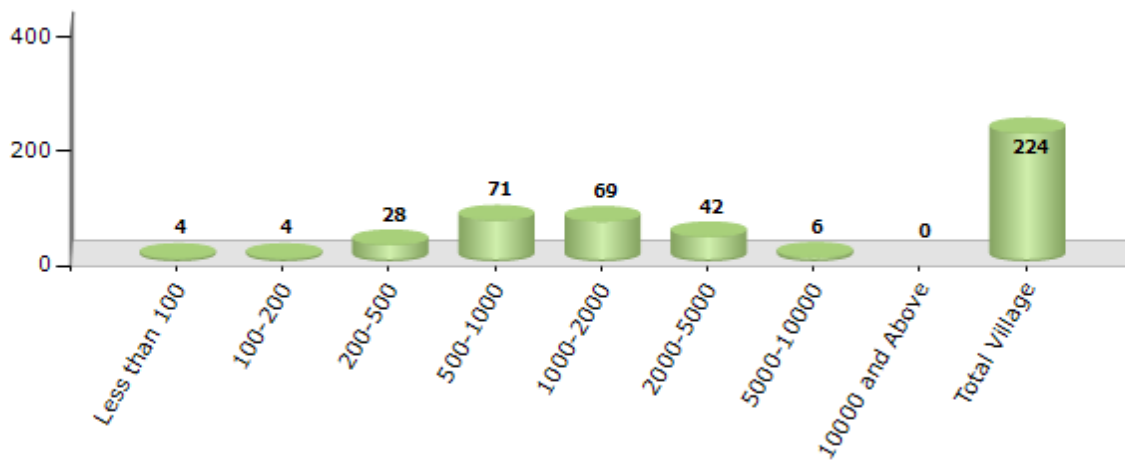

Location & Political Map

Administrative Setup

List of Village Panchayat & Intermediate Panchayat (Block) Name - 2011

Village Name	Village Panchayat Name	Intermediate Panchayat Name
Aanto	Anton	Mehgaon
Achhai	Khokipura	Mehgaon
Adokhar	Adokhar	Mehgaon
Ajeeta	Kherouli	Mehgaon
Ajnodha	Ajnoudha	Mehgaon
Ajrol	Gata	Mehgaon
Akloni	Akloni	Mehgaon
Alampura	Meghpura	Mehgaon
Amayan	Amayan	Mehgaon
Amritpura	Bahua	Mehgaon
Arelekapura	Arelekapura	Mehgaon
Aroli	Aroli	Mehgaon
Asokhar	Asokhar	Mehgaon
Bachhareta	Kheria Sindh	Mehgaon
Bachharoli	Semra	Mehgaon
Badera	Badera	Mehgaon
Baghora	Baghoura	Mehgaon
Baharpura	Pachera (Mehgaon)	Mehgaon
Bahera	Prathavipura	Mehgaon
Bahua	Bahua	Mehgaon
Balupura	Ghilaoa	Mehgaon
Baraso	Barason	Mehgaon
Barethi Khurd	Badera	Mehgaon
Barethi Raj	Kheria Sindh	Mehgaon
Barhad	Barhad	Mehgaon
Bhagheli Bahadurpura	Parsala	Mihona (Ron)
Bharoli Kalan	Bharoulikalan	Mehgaon
Bharoli Khurd	Bharoulikhurd	Mehgaon
Bhindada	Garhpara	Mehgaon

Contd....

Demographics

Number of Villages by Population Size - 2011

Less than 100	100-200	200-500	500-1000	1000-2000	2000-5000	5000-10000	10000 and Above	Total Village
4	4	28	71	69	42	6	0	224

Number of Villages by Population Size - 2011