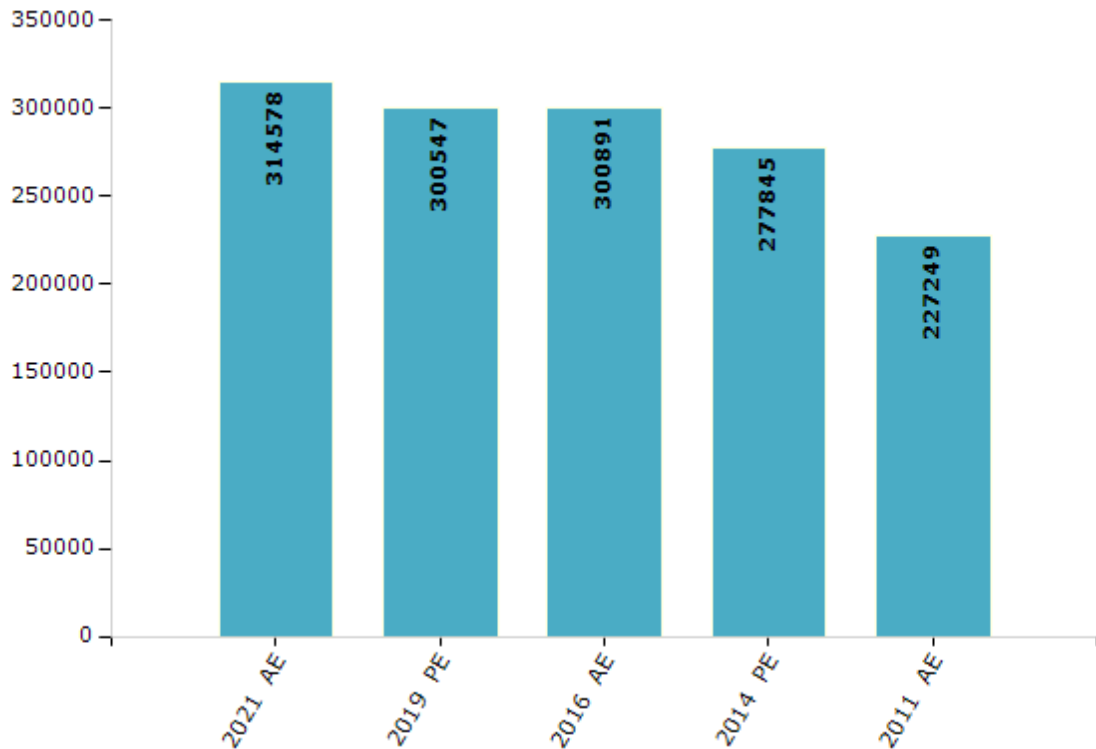

Electoral Features

Electors by Male & Female

Year	Male	Female	Others	Total	Year	Male	Female	Others	Total
2021 AE	155588	158896	94	314578	1999 PE	-	-	-	-
2019 PE	148931	151535	81	300547	1996 AE	-	-	-	-
2016 AE	149637	151164	90	300891	1991 AE	-	-	-	-
2014 PE	139139	138629	77	277845	1989 AE	-	-	-	-
2011 AE	114003	113201	45	227249	1984 AE	-	-	-	-
2009 PE	-	-	-	-	1980 AE	-	-	-	-
2006 AE	-	-	-	-	1977 AE	-	-	-	-
2004 PE	-	-	-	-	1971 AE	-	-	-	-
2001 AE	-	-	-	-	1967 AE	-	-	-	-

Number of Electors

Note : AE : Assembly Election, PE : Assembly Segment of Parliamentary Election