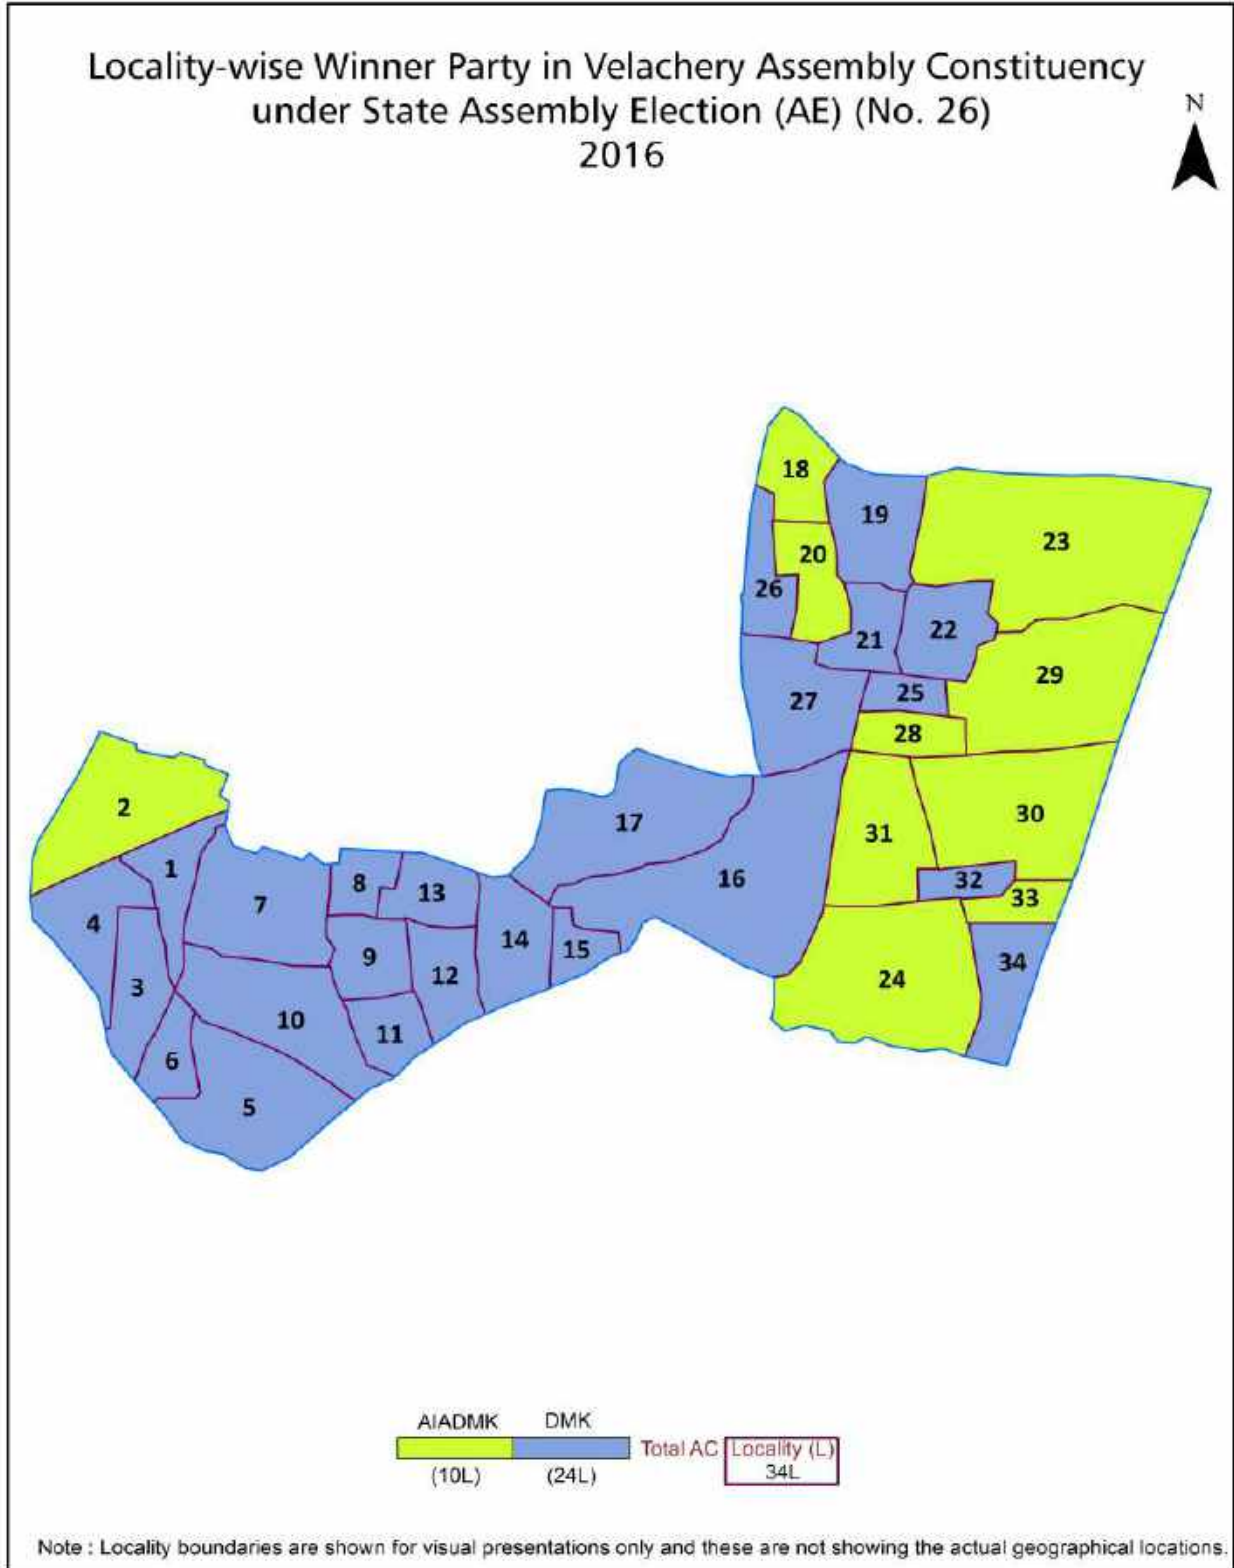

Contents

No.	Particulars	Page No.
	Introduction	
1	Assembly Constituency - (Vidhan Sabha) at a Glance | Features of Assembly as per Delimitation Commission of India (2008)	1-2
	Location and Political Maps	
2	Location Map | Boundaries of Assembly Constituency - (Vidhan Sabha) in District | Boundaries of Assembly Constituency under Parliamentary Constituency - (Lok Sabha) | Locality-wise Winner Parties- 2024, 2021, 2019, 2016, 2014, 2011 and 2009	3-11
	Administrative Setup (2011)	
3	District | Sub-district | Towns | Villages | Inhabited Villages | Uninhabited Villages | Village Panchayat | Intermediate Panchayat	12-13
	Demographics (2011)	
4	Population | Households | Rural/Urban Population | Sex Ratio (Total & 0-6 Years) | Religious Population | Social Population | Literacy Rate	14
	Electoral Features	
5	Important Dates of Last Elections Held | Electors by Gender | Service Electors | Voters | Voters Turnout | Polling Stations & Average Number of Electors per Polling Station | Electors by Age Group | Present Elected Representatives	15-20
	Historical Summary Election Results	
6	Vote Share of Major Parties | Winning Margin (Number & Percentage) | Polarity of Parties | Summary Result of Assembly Segment of Parliamentary Elections 2024, 2019, 2014 and 2009 | Summary Result of Assembly Elections 2021, 2016 and 2011	21-33
	Polling Station Level Election Results	
7	Name and Number of Polling Station 2024, 2021, 2019, 2016, 2014, 2011 and 2009 | Polling Station-wise Electors, Voters & Voters Turnout 2024, 2021, 2019, 2016, 2014, 2011 and 2009 | Polling Station wise Elections Results 2024, 2021, 2019, 2016, 2014, 2011 and 2009	34-223
	Share of Assembly Constituency	
8	Share of Assembly Constituency - (Vidhan Sabha) in State, District and Parliamentary Constituency - (Lok Sabha)	224
9	Abbreviation & Sources	225-227
10	Disclaimer	228

Location & Political Map